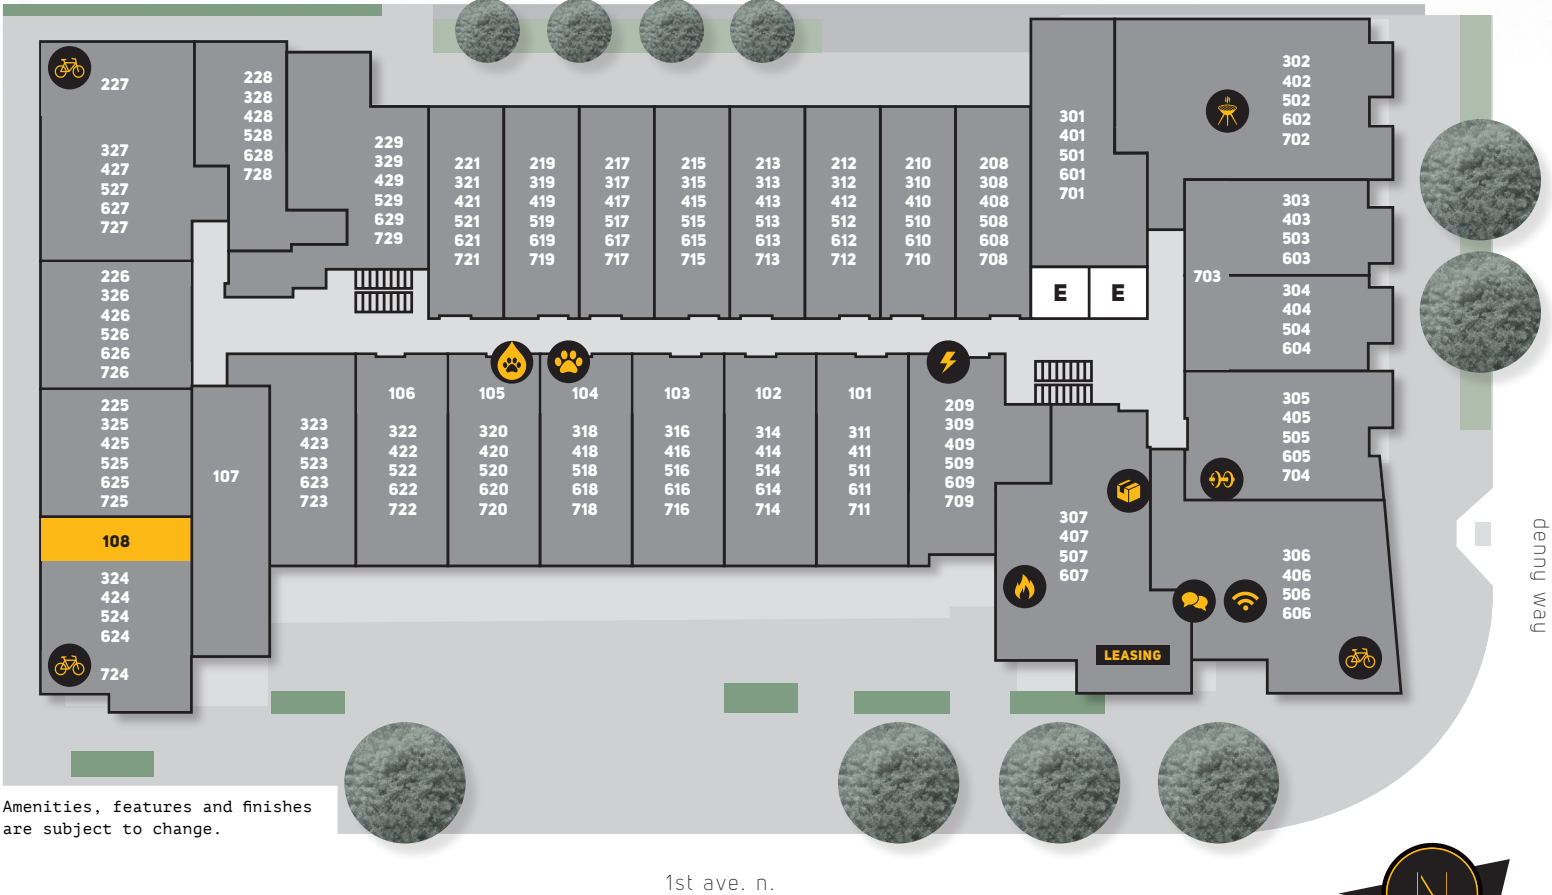

UNIT PLAN

1 BED 1 BATH 860 SQ. FT.

lw4

rent/mo \$ _____

deposit \$ _____

alexan100.com

FINISHES

flooring

countertop

upper cabinet

lower cabinet

backsplash

100 Denny Way
Seattle, WA 98109
206-584-2994
leasing@Alexan100.com

Floor plan is an artist's rendering and may not be to scale. Interior layout varies to accommodate accessible features. At your request, we are happy to discuss specific unit modifications or accommodations. All dimensions and square footage are approximate. Pricing and availability subject to change. See an office representative for details.

SITE MAP

- Rooftop decks with a fire feature and grills
- Dog Wash Station
- Rooftop Dog Run

- Bike Storage & Repair
- Electric Car Charging Stations
- Strength & Cardio Fitness Center

- The Hub by Amazon 24/7 package pickup
- Rooftop Clubroom with WiFi, full kitchen, TVs, fireplace & shuffleboard