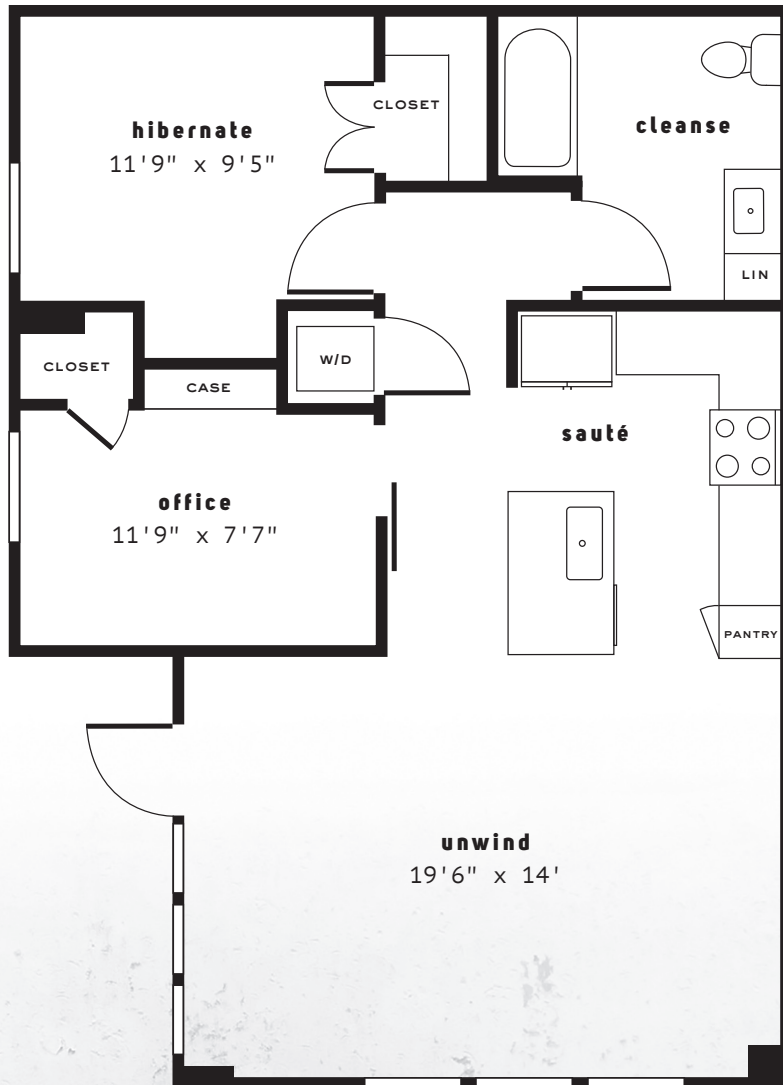

UNIT PLAN

1 BED 1 BATH 860 SQ. FT.

lw4

rent/mo \$ _____

deposit \$ _____

alexan100.com

FINISHES

flooring

countertop

upper cabinet

lower cabinet

backsplash

100 Denny Way
Seattle, WA 98109
206-584-2994
leasing@Alexan100.com

Floor plan is an artist's rendering and may not be to scale. Interior layout varies to accommodate accessible features. At your request, we are happy to discuss specific unit modifications or accommodations. All dimensions and square footage are approximate. Pricing and availability subject to change. See an office representative for details.