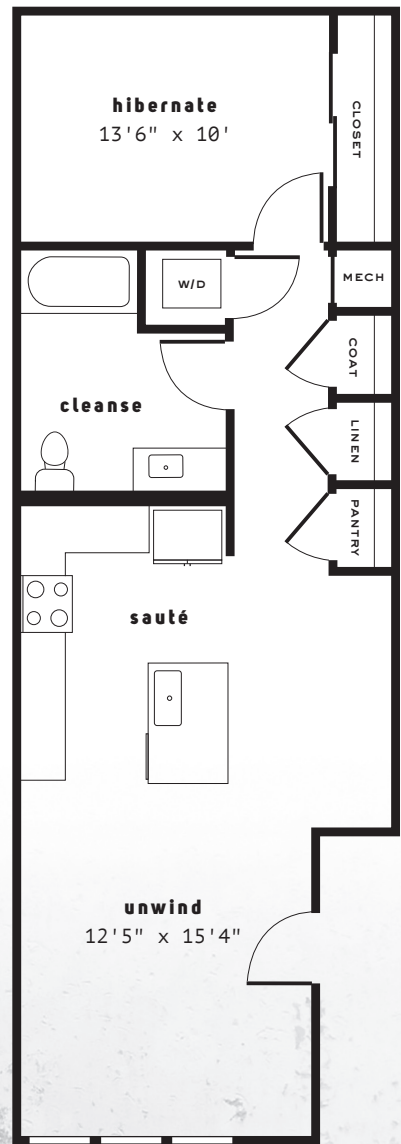

UNIT PLAN

1 BED 1 BATH 804 SQ. FT.

lw3

alexan100.com

rent/mo \$ _____

deposit \$ _____

FINISHES

flooring

countertop

upper cabinet

lower cabinet

backsplash

100 Denny Way
Seattle, WA 98109
206-584-2994
leasing@Alexan100.com

Floor plan is an artist's rendering and may not be to scale. Interior layout varies to accommodate accessible features. At your request, we are happy to discuss specific unit modifications or accommodations. All dimensions and square footage are approximate. Pricing and availability subject to change. See an office representative for details.