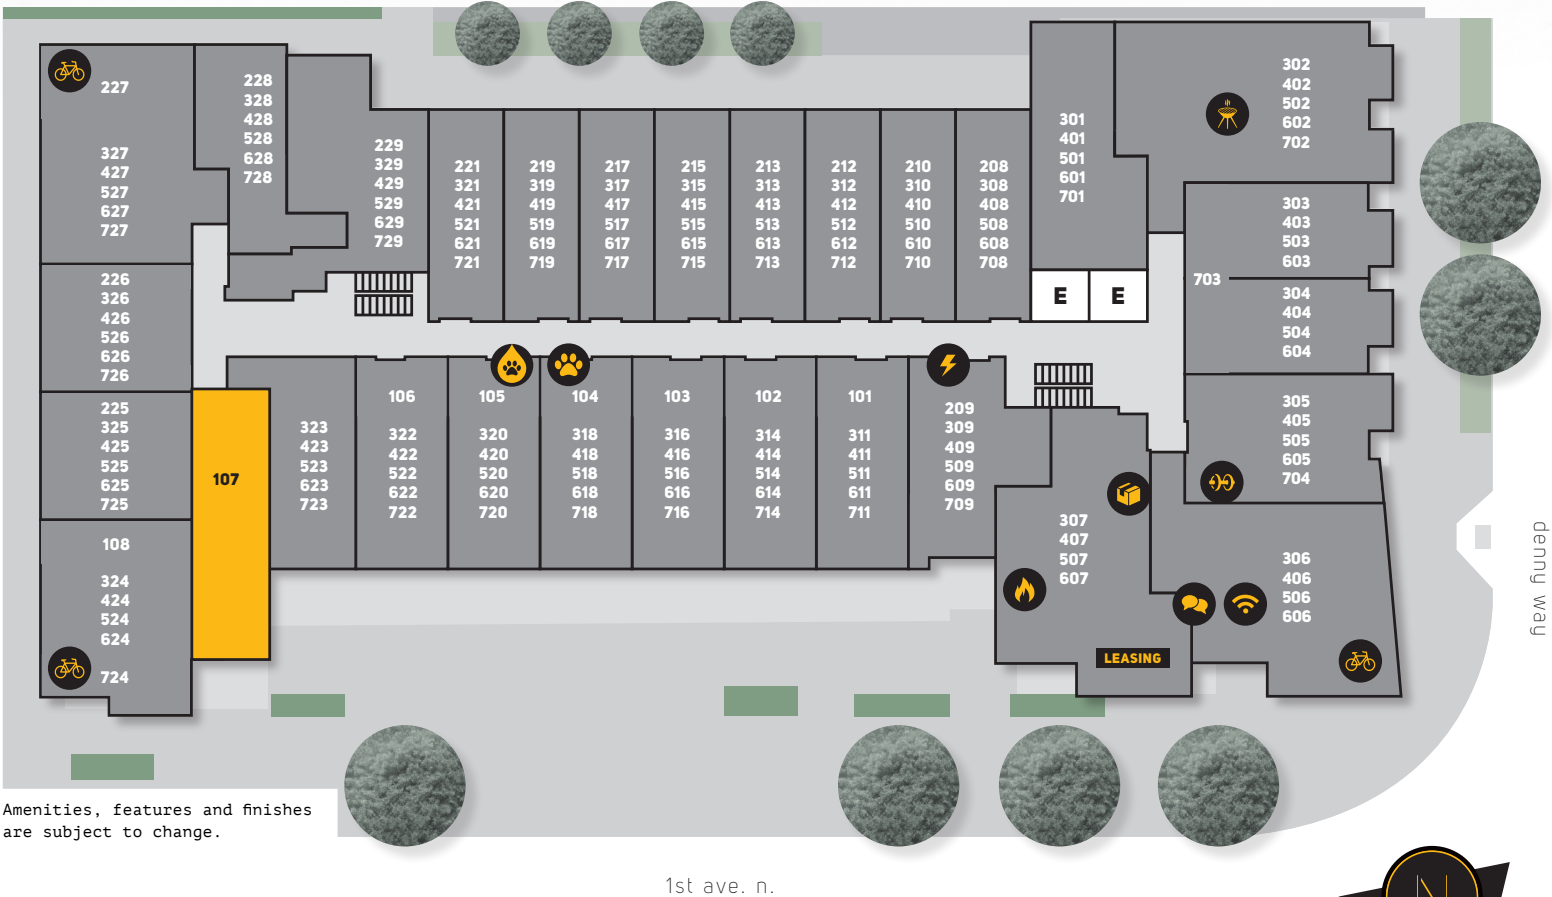

UNIT PLAN

1 BED 1 BATH 804 SQ. FT.

lw3

alexan100.com

rent/mo \$ _____

deposit \$ _____

FINISHES

flooring

countertop

upper cabinet

lower cabinet

backsplash

100 Denny Way
Seattle, WA 98109
206-584-2994
leasing@Alexan100.com

Floor plan is an artist's rendering and may not be to scale. Interior layout varies to accommodate accessible features. At your request, we are happy to discuss specific unit modifications or accommodations. All dimensions and square footage are approximate. Pricing and availability subject to change. See an office representative for details.

SITMAP

lw 3

- Rooftop decks with a fire feature and grills
- Dog Wash Station
- Rooftop Dog Run

- Bike Storage & Repair
- Electric Car Charging Stations
- Strength & Cardio Fitness Center

- The Hub by Amazon 24/7 package pickup
- Rooftop Clubroom with WiFi, full kitchen, TVs, fireplace & shuffleboard