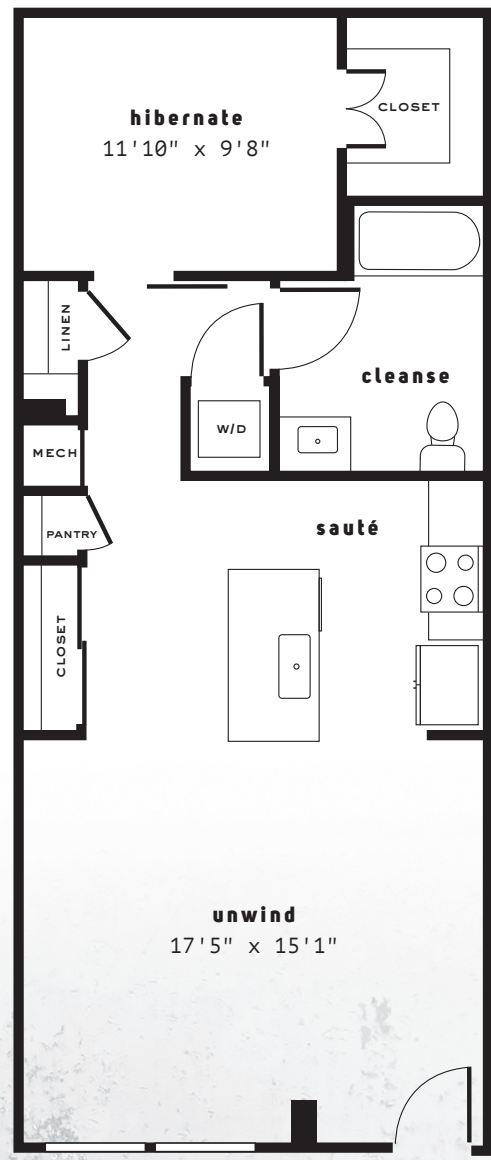

UNIT PLAN

1 BED 1 BATH 801 SQ. FT.

lw2

alexan100.com

rent/mo \$ _____

deposit \$ _____

FINISHES

flooring

countertop

upper cabinet

lower cabinet

backsplash

100 Denny Way
Seattle, WA 98109
206-584-2994
leasing@Alexan100.com

Floor plan is an artist's rendering and may not be to scale. Interior layout varies to accommodate accessible features. At your request, we are happy to discuss specific unit modifications or accommodations. All dimensions and square footage are approximate. Pricing and availability subject to change. See an office representative for details.