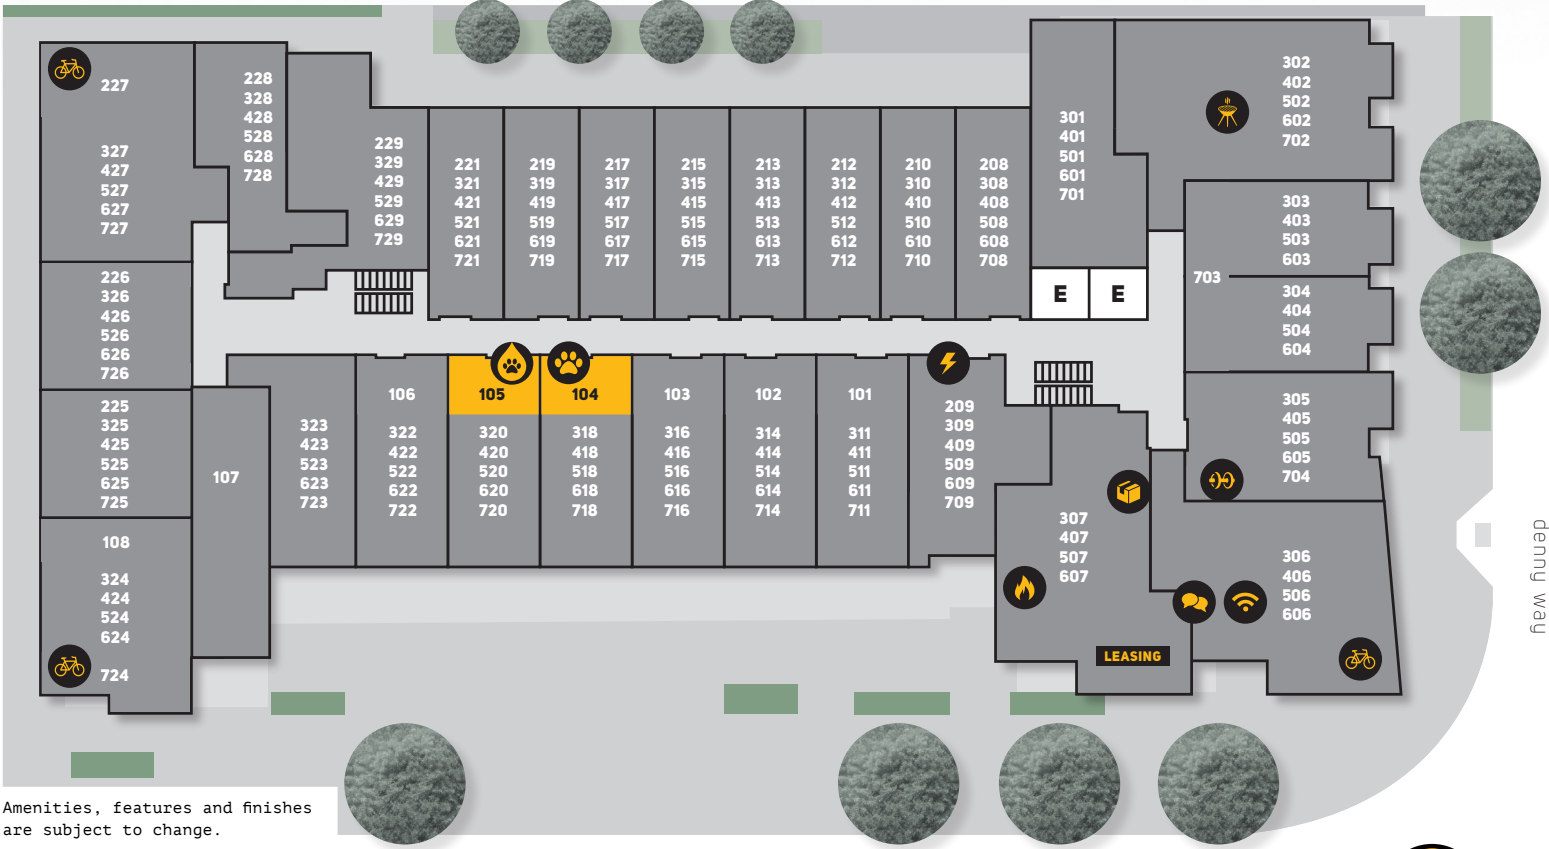

UNIT PLAN

1 BED 1 BATH 801 SQ. FT.

lw2

alexan100.com

rent/mo \$ _____

deposit \$ _____

FINISHES

flooring

countertop

upper cabinet

lower cabinet

backsplash

100 Denny Way
Seattle, WA 98109
206-584-2994
leasing@Alexan100.com

Floor plan is an artist's rendering and may not be to scale. Interior layout varies to accommodate accessible features. At your request, we are happy to discuss specific unit modifications or accommodations. All dimensions and square footage are approximate. Pricing and availability subject to change. See an office representative for details.

SITMAP

lw 2

1st ave. n.

denney way

- Rooftop decks with a fire feature and grills
- Dog Wash Station
- Rooftop Dog Run
- Bike Storage & Repair
- Electric Car Charging Stations
- Strength & Cardio Fitness Center
- The Hub by Amazon 24/7 package pickup
- Rooftop Clubroom with WiFi, full kitchen, TVs, fireplace & shuffleboard